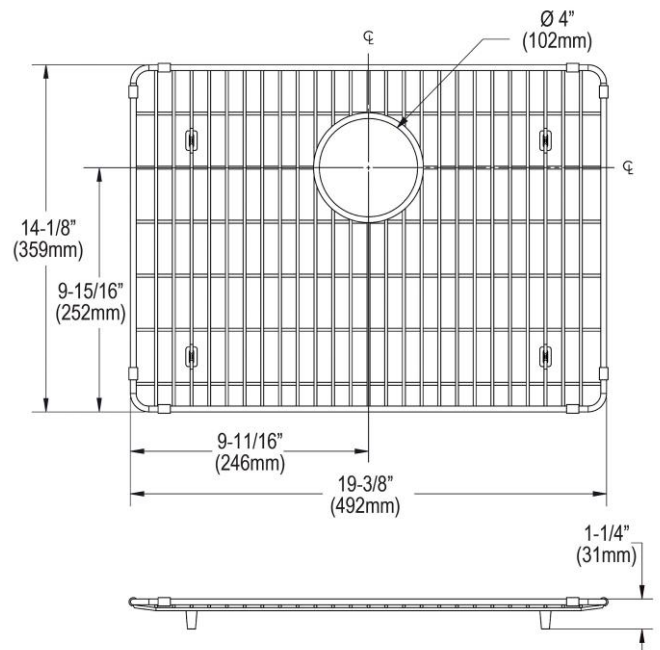

Material:	Stainless Steel
Finish:	Polished Stainless Steel
Dimensions:	19-3/8" x 14-1/8" x 1-1/4"

A Century of Tradition and Quality.

For more than 100 years, Elkay has been making innovative products and providing exceptional customer care. We take pride in offering plumbing products that make life easier, inspire change and leave the world a better place.

[Clean and Care Manual (PDF)](#)

[Clean and Care Manual (PDF)](#)

[Warranty (PDF)](#)